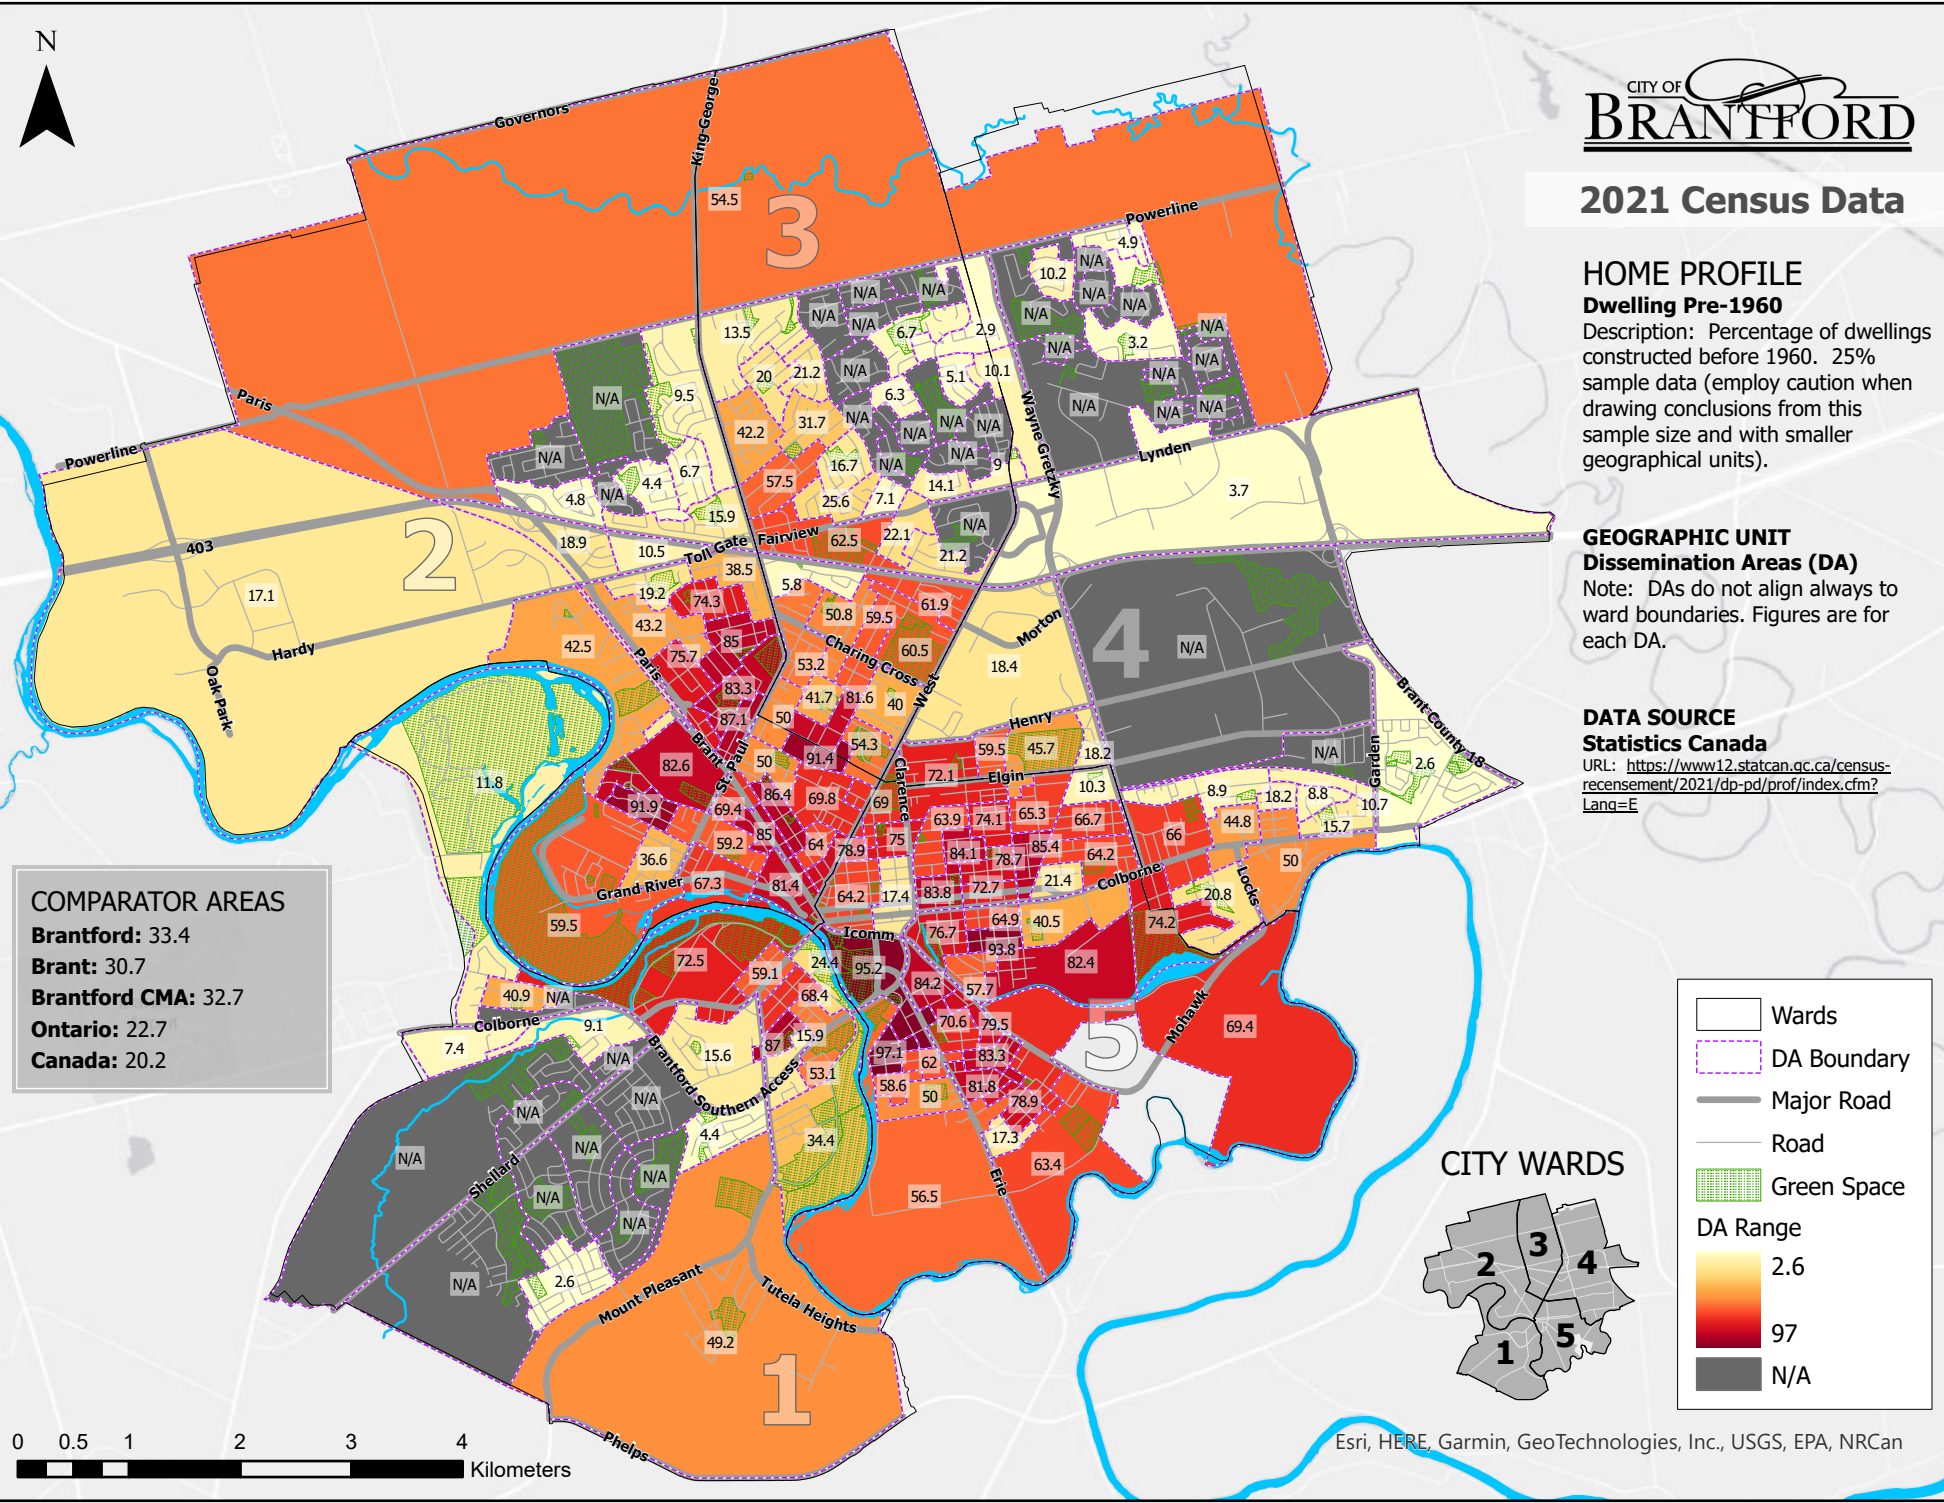

2021 Census Data

HOME PROFILE

Dwelling Pre-1960

Description: Percentage of dwellings constructed before 1960. 25% sample data (employ caution when drawing conclusions from this sample size and with smaller geographical units).

GEOGRAPHIC UNIT Dissemination Areas (DA)

Note: DAs do not align always to ward boundaries. Figures are for each DA.

DATA SOURCE Statistics Canada

URL: <https://www12.statcan.gc.ca/census-recensement/2021/dp-pd/prof/index.cfm?Lang=E>

COMPARATOR AREAS

Brantford: 33.4
Brant: 30.7
Brantford CMA: 32.7
Ontario: 22.7
Canada: 20.2

CITY WARDS

- Wards
- DA Boundary
- Major Road
- Road
- Green Space

DA Range

- 2.6
- 97
- N/A