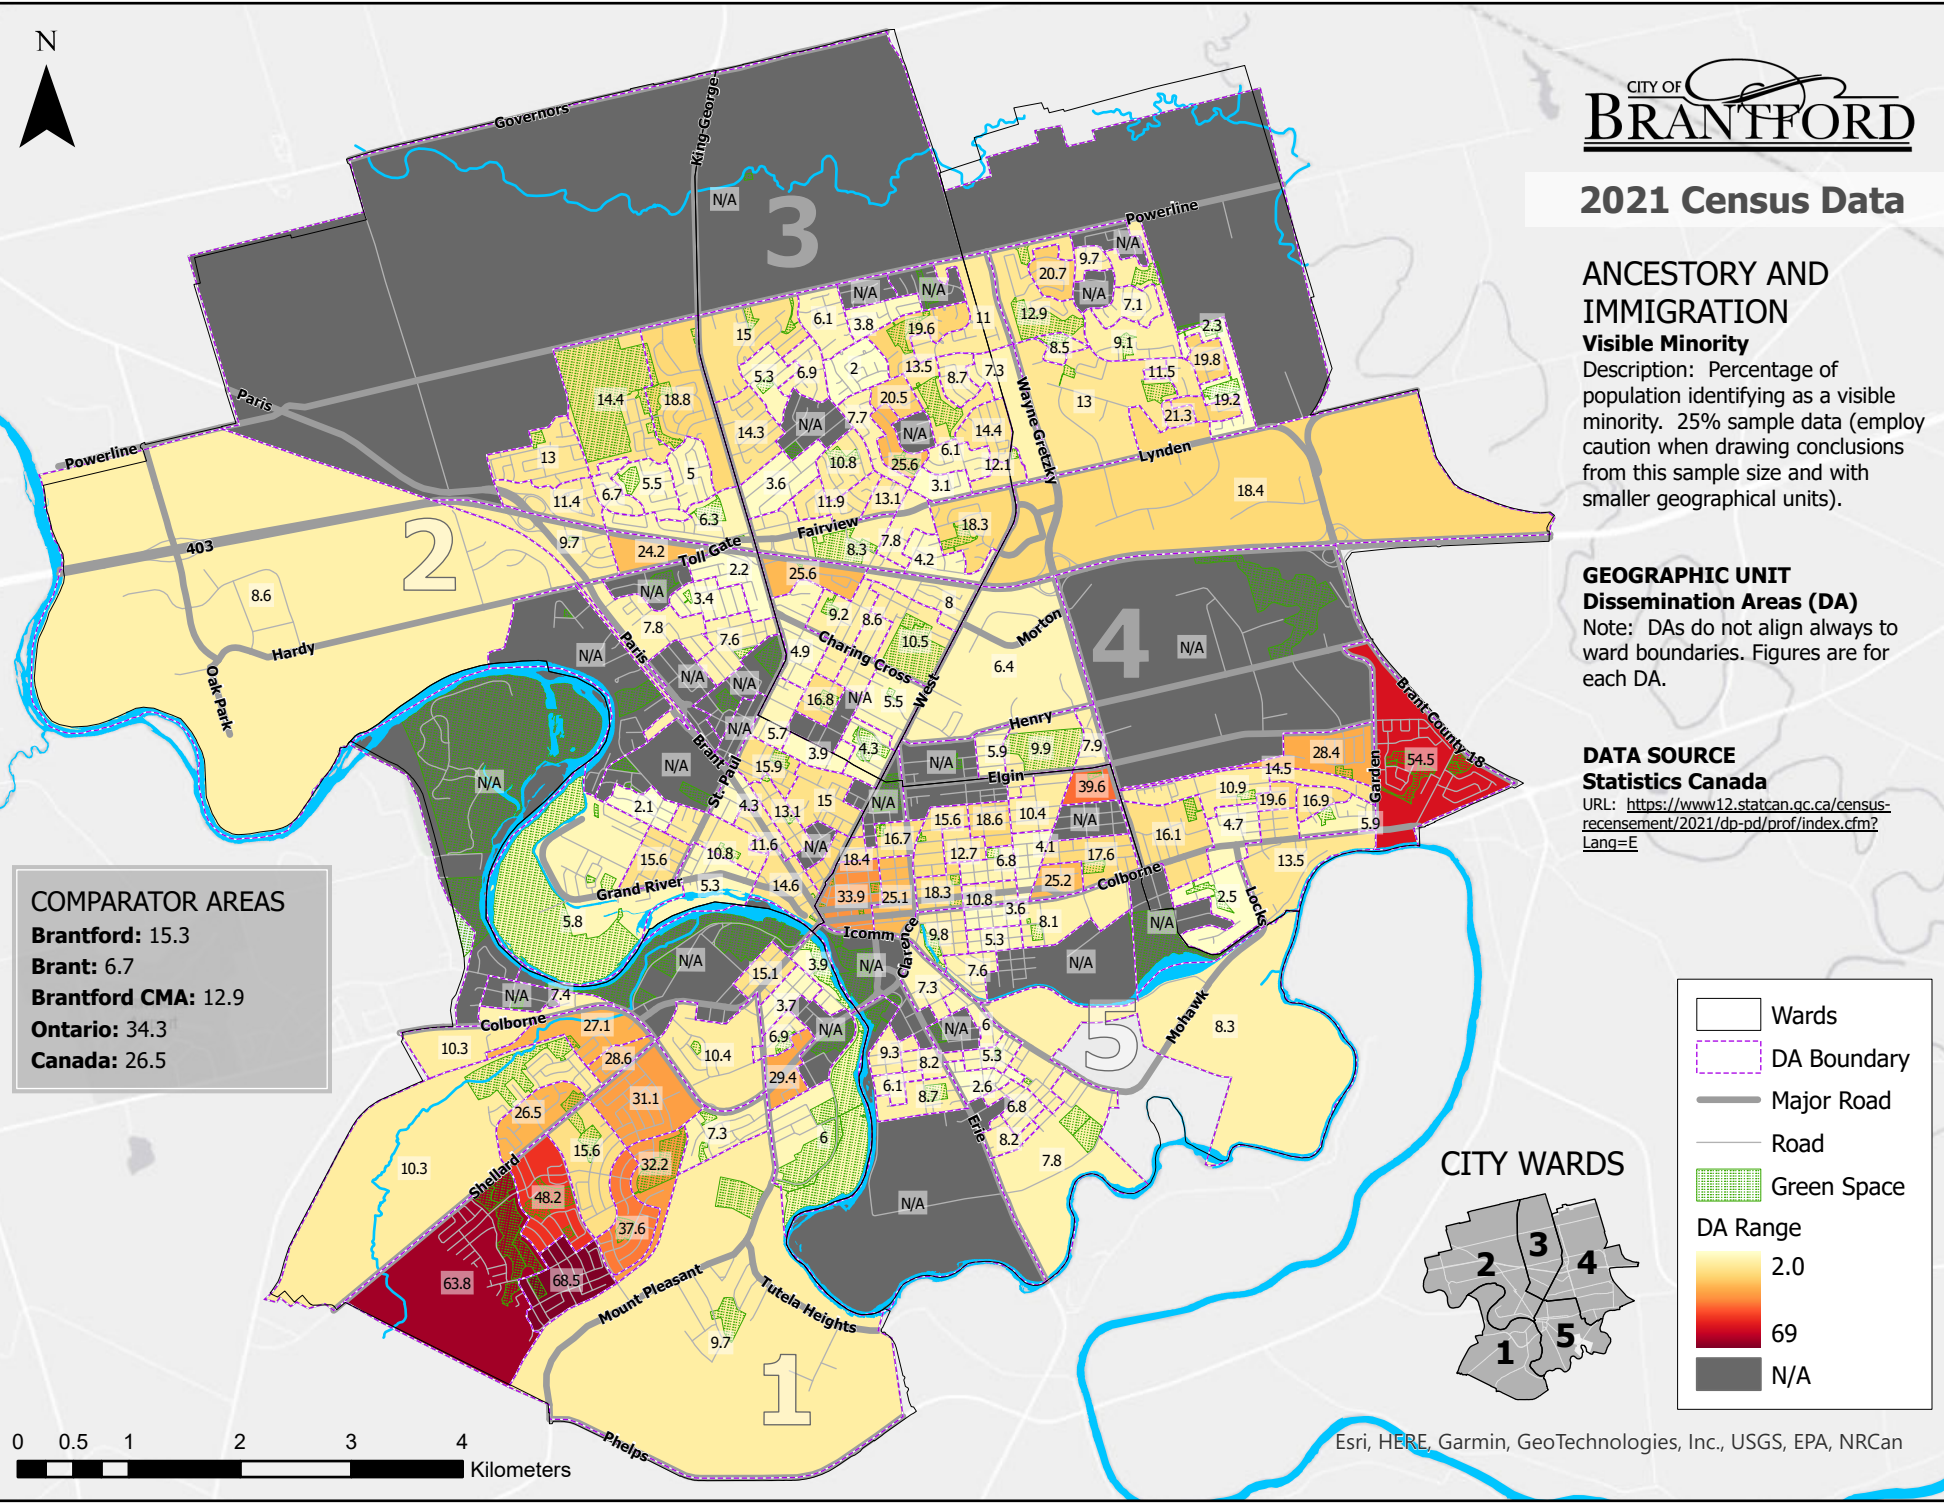

2021 Census Data

ANCESTRY AND IMMIGRATION

Visible Minority

Description: Percentage of population identifying as a visible minority. 25% sample data (employ caution when drawing conclusions from this sample size and with smaller geographical units).

GEOGRAPHIC UNIT Dissemination Areas (DA)

Note: DAs do not align always to ward boundaries. Figures are for each DA.

DATA SOURCE Statistics Canada

URL: <https://www12.statcan.gc.ca/census-recensement/2021/dp-pd/prof/index.cfm?Lang=E>

COMPARATOR AREAS

Brantford: 15.3
Brant: 6.7
Brantford CMA: 12.9
Ontario: 34.3
Canada: 26.5

CITY WARDS